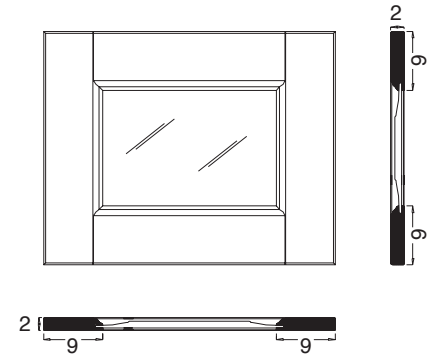

SP. 20 MM TH.20 MM

**NEW**

**cammello (opz.1327)**  
camel (opt.1327)

**cestone cammello (opz.1327)**  
deep drawer camel (opt.1327)

**cassetto cammello (opz.1327)**  
drawer camel (opt.1327)

SP. 20 MM TH.20 MM

**NEW**

telaio cammello  
(opz.1327), vetro antico "F"  
frame camel  
(opt.1327), antique "F" glass

cestone telaio cammello  
(opz.1327), vetro antico "F"  
deep drawer frame camel  
(opt.1327), antique "F" glass